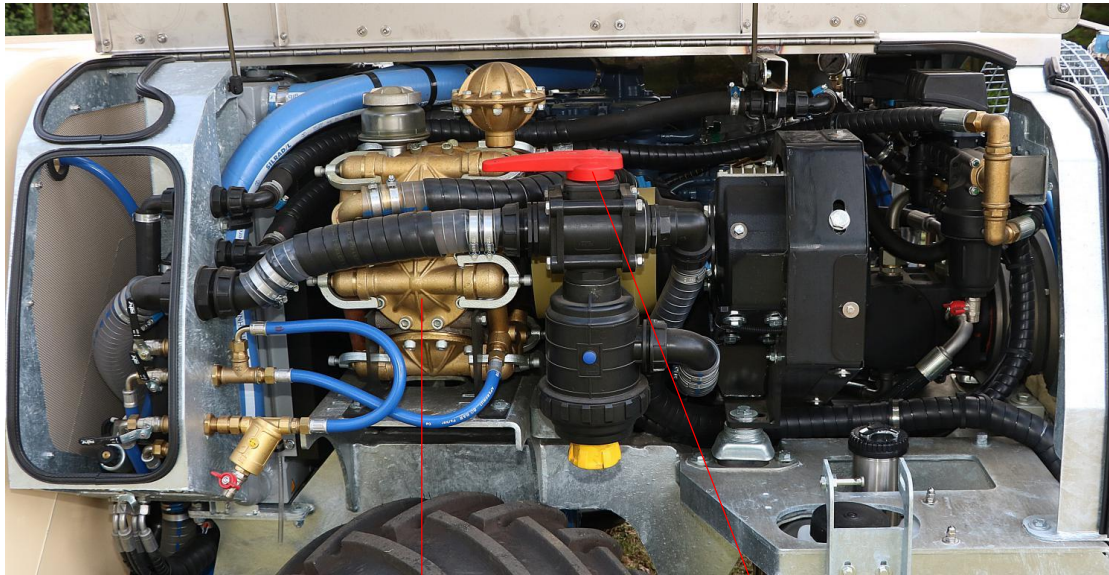

Atom

Self Pro-Pelled Airblast Sprayer

Two speed Hydrostatic Transmission. With an infinite variable range of speeds from 0-40kph.

Two speed shifter

Forward / Reverse controller

Left & Right Spray Controls

**844AB Spray Controller
For accurate chemical
Application.**

Spray Bypass Switch

Air seat standard. Instructor optional.

Air Bag suspension on all four corners of the cab.

Central Adjustment point of the cab suspension.

The only Airblast fan on the market developed solely for the use of spraying Kiwifruit on a Pergola system.

Forward air drawing 896mm Fan. Fitted with multiple correctional vanes. For an even coverage across the entire target area. 32 Triple flip over nozzles with an anti-drip valve for each. Flood-jet standard fitment.

**185 Litre per minute
Brass Headed Spray
Pump. 220lpm
optional.**

**100 Litre
Backflush
System.**

**A well thought out, easy to access Engine,
Spray pump and Drive System for all your
preventative maintenance.**