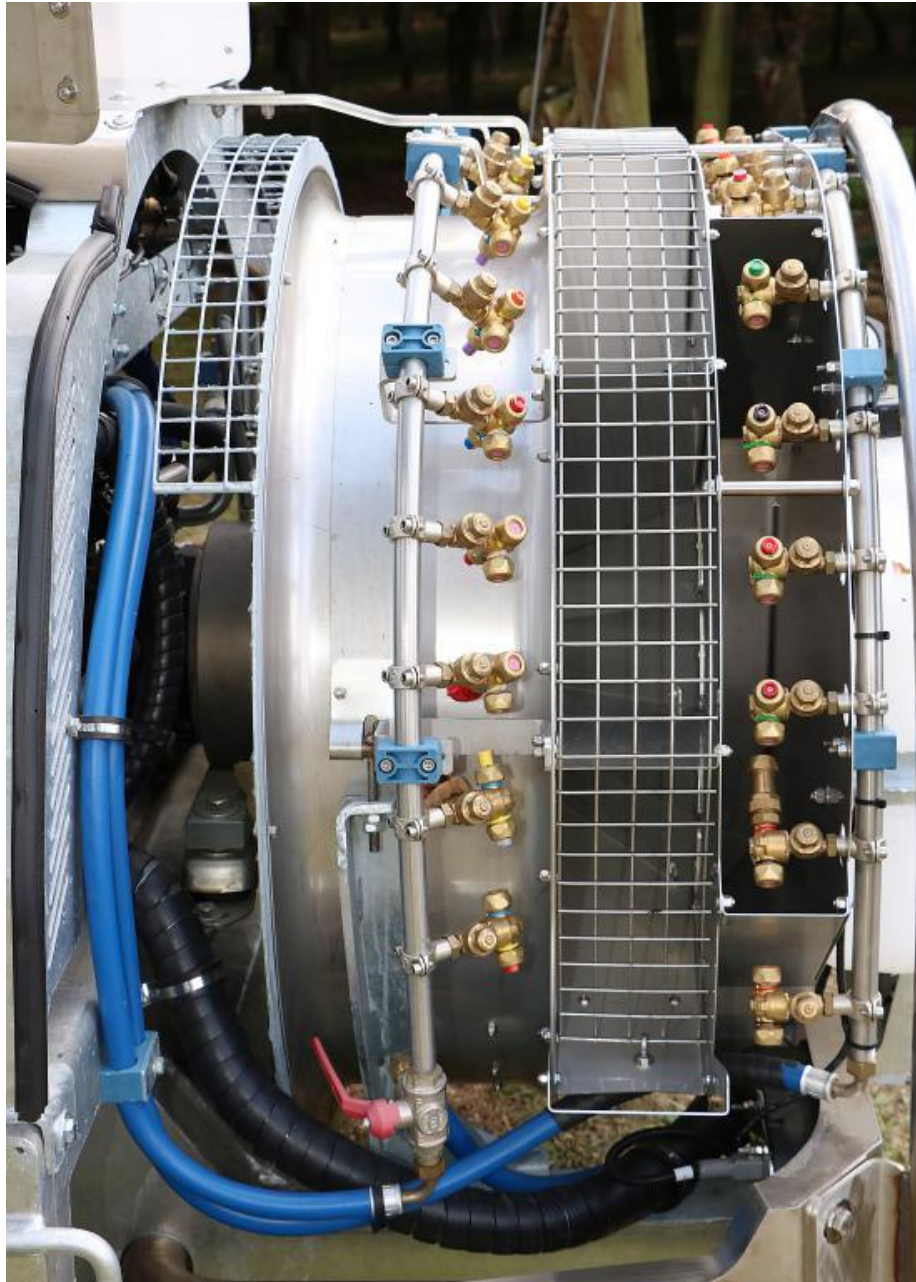

Atom

Self Pro-Pelled Airblast Sprayer

Two speed Hydrostatic Transmission. With an infinite variable range of speeds from 0-40kph.

Two speed shifter

Forward / Reverse controller

Left & Right Spray Controls

**844AB Spray Controller
For accurate chemical
Application.**

Spray Bypass Switch

Air seat standard. Instructor optional.

Air Bag suspension on all four corners of the cab.

Central Adjustment point of the cab suspension.

The only Airblast fan on the market developed solely for the use of spraying Kiwifruit on a Pergola system.

Forward air drawing 896mm Fan. Fitted with multiple correctional vanes. For an even coverage across the entire target area. 32 Triple flip over nozzles with an anti-drip valve for each. Flood-jet standard fitment.

**185 Litre per minute
Brass Headed Spray
Pump. 220lpm
optional.**

**100 Litre
Backflush
System.**

**A well thought out, easy to access Engine,
Spray pump and Drive System for all your
preventative maintenance.**